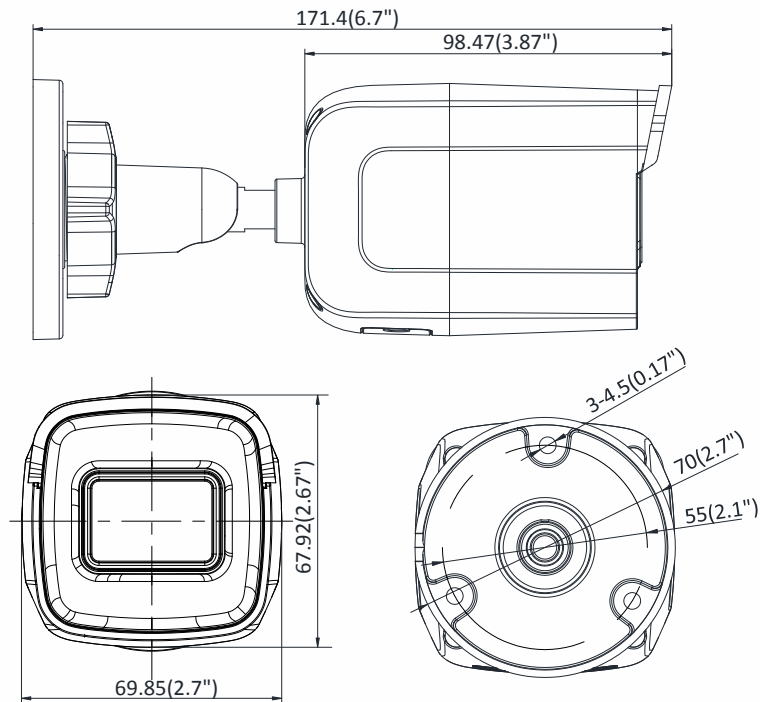

Dimension

Unit: mm (inch)

Accessory

Distributed by

HIKVISION®

Headquarters

No.555 Qianmo Road, Binjiang District,
Hangzhou 310051, China
T +86-571-8807-5998
overseasbusiness@hikvision.com

Hikvision USA
T +1-909-895-0400
sales.usa@hikvision.com

Hikvision Italy
T +39-0438-6902
info.it@hikvision.com

Hikvision Singapore
T +65-6684-4718
sg@hikvision.com

Hikvision Africa
T +27 (10) 0351172
sale.africa@hikvision.com

Hikvision Europe
T +31-23-55-42-770
info.eu@hikvision.com

Hikvision France
T +33(0)1-85-330-450
info.fr@hikvision.com

Hikvision Oceania
T +61-2-8599-4233
salesau@hikvision.com

Hikvision Hong Kong
T +852-2151-1761

Hikvision Middle East
T +971-4-8816086
salesme@hikvision.com

Hikvision Spain
T +34-91-737-16-55
info.es@hikvision.com

Hikvision Canada
T +1-909-895-0400
sales.usa@hikvision.com

Hikvision Russia
T +7-495-669-67-99
saleru@hikvision.com

Hikvision Poland
T +48-22-460-01-50
poland@hikvision.com

Hikvision Korea
T +82-31-731-8841
sales.korea@hikvision.com

Hikvision India
T +91-22-28469900
sales@pramahikvision.com

Hikvision UK
T +01628-902140
support.uk@hikvision.com

Hikvision Brazil
T +55 11 3318-0050
Latam.support@hikvision.com